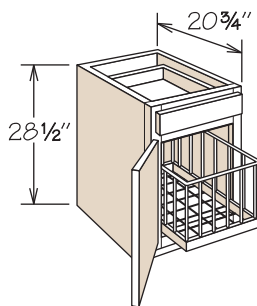

Desk & Office Cabinets

Dimensions

Width	Height	Depth
12" to 24"	28½"	20¾" – 24" (Reduced Depth optional on select cabinets)

SKU Coding

DDO Cabinet Type (e.g., DDO = Desk Door Cabinet)	18 width in inches	21 depth in inches
---	---------------------------------	---------------------------------

Construction Options & Modifications

- CCO** CushionClose Glide
- CFO** Cabinet Front Only
- PVS** Plywood Veneered Sides
- RD** Reduced Depth

Desk Cabinets

Desk Cabinets are 12" to 24" wide, 28½" high and 20¾" or 24" deep.

Cathedral doors are not available on Desk Cabinets.

Single door Desk Cabinets are hinged left and can be reversed in the field.

Inset toe kick construction requires BTK8 matching toe kick—must be ordered separately.

Desk File Drawer Cabinet

21" Deep

Pricing Page 290

DFD1821

- CCO
- CFO
- PVS
- RD

- Natural finish dovetail drawer with MDF bottom and ¾ access Side-Mounted Drawer Glides
- Will accept letter or legal size hanging files
- FBDK1821 file basket included