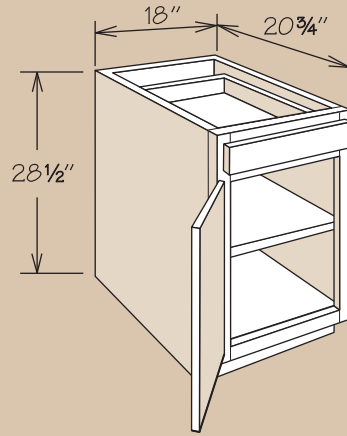

Desk & Office Cabinets

Dimensions

Width	Height	Depth
12" to 24"	28½"	20¾" – 24" (Reduced Depth optional on select cabinets)

SKU Coding

DDO Cabinet Type (e.g., DDO = Desk Door Cabinet)	18 width in inches	21 depth in inches
---	---------------------------------	---------------------------------

Construction Options & Modifications

- CCO** CushionClose Glide
- CFO** Cabinet Front Only
- PVS** Plywood Veneered Sides
- RD** Reduced Depth

Desk Cabinets

Desk Cabinets are 12" to 24" wide, 28½" high and 20¾" or 24" deep.

Cathedral doors are not available on Desk Cabinets.

Single door Desk Cabinets are hinged left and can be reversed in the field.

Inset toe kick construction requires BTK8 matching toe kick—must be ordered separately.