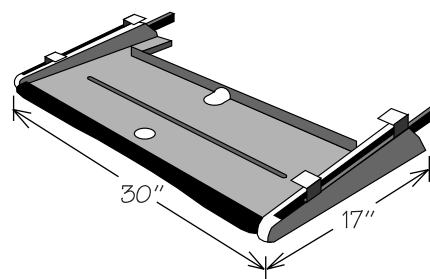

Keyboard Tray

Pricing Page 325

KBT30

- Field installation accessory
- Designed to mount to underside of countertop
- Works with 24" or 21" deep desk cabinets
- Fits in 30" or wider opening
- Features ball bearing glide system
- Includes gel-wrist rest
- Black finish
- Not sized to fit reduced depth cabinets