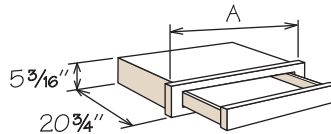

Desk Drawer Cabinet

24" Deep
Pricing Page 290

DDR1224
DDR1524
DDR1824
DDR2124
DDR2424

- CCO
- CFO
- PVS
- RD

- 1 large and 2 standard drawers
- Large drawer cannot be used as a file drawer

Kneehole Drawer Cabinet

Pricing Page 290

	A	Min. Trim
KDC24/21	24"	21"
KDC30/27	30"	27"
KDC36/33	36"	33"

KDC24/21
KDC30/27
KDC36/33

- RD

- Natural finish dovetail drawer with MDF bottom and 3/4 access Side-Mounted Drawer Glides
- Designed for desk or vanity application
- Field trimmable in width up to 1 1/2" per side
- Field trimmable in depth to 18"
- Field trimmable in height to 4 3/4"