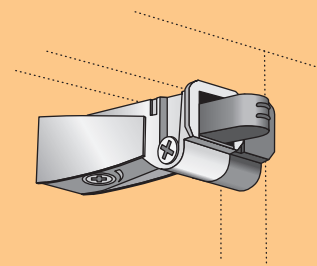

CushionClose for Doors

Pricing Page 325

CUSH CLOSE DR BUFFER

- Field installation accessory
- Slow closing system helps reduce slams and noise
- Package includes one unit and installation instructions
- Pre-drilling of face frames recommended
- 1 unit per door recommended for Desk cabinets
- Spacer included for Partial Overlay door styles