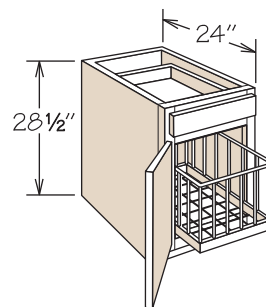

Desk & Office Cabinets

Dimensions

Width	Height	Depth
12" to 24"	28½"	20¾" – 24" (Reduced Depth optional on select cabinets)

SKU Coding

DDO Cabinet Type (e.g., DDO = Desk Door Cabinet)	18 width in inches	21 depth in inches
---	---------------------------------	---------------------------------

Cathedral doors are not available on Desk Cabinets.

Single door Desk Cabinets are hinged left and can be reversed in the field.

Inset toe kick construction requires BTK8 matching toe kick—must be ordered separately.

Desk File Drawer Cabinet

21" Deep

Pricing Page 290

DFD1821

- CCO
- CFO
- PVS
- RD

- Natural finish dovetail drawer with MDF bottom and ¾ access Side-Mounted Drawer Glides
- Will accept letter or legal size hanging files
- FBDK1821 file basket included

Desk File Drawer Cabinet

24" Deep

Pricing Page 290

DFD1824

- CCO
- CFO
- PVS
- RD

- Will accept letter or legal size hanging files
- FBDK1824 file basket included

Desk Door Cabinet

1 Door, 1 Drawer