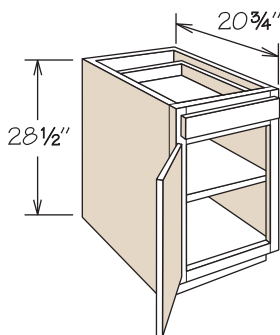

Desk Door Cabinet

1 Door, 1 Drawer

21" Deep

Pricing Page 290

DDO1221
DDO1521
DDO1821
DDO2121

- CCO
- CFO
- PVS
- RD

- Natural finish dovetail drawer with MDF bottom and ¾ access Side-Mounted Drawer Glides
- One full depth adjustable shelf
- May be accessorized with 1 DROT Deep Roll Out Tray
- DROT must be mounted on cabinet floor