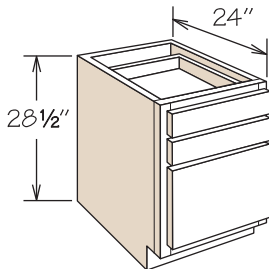

Desk Drawer Cabinet

24" Deep
Pricing Page 290

DDR1224
DDR1524
DDR1824
DDR2124
DDR2424

- CCO
- CFO
- PVS
- RD

- 1 large and 2 standard drawers
- Large drawer cannot be used as a file drawer