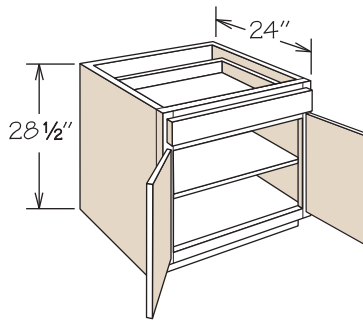

Desk & Office Cabinets

Dimensions

Width	Height	Depth
12" to 24"	28½"	20¾" – 24" (Reduced Depth optional on select cabinets)

SKU Coding

DDO Cabinet Type (e.g., DDO = Desk Door Cabinet)	18 width in inches	21 depth in inches
---	---------------------------------	---------------------------------

Desk Door Cabinet

2 Doors, 1 Drawer

21" Deep

Pricing Page 290

DDO2421 BUTT

- CCO
- CFO
- PVS
- RD

- Natural finish dovetail drawer with MDF bottom and ¾ access Side-Mounted Drawer Glides
- One full depth adjustable shelf
- May be accessorized with 1 DROT Deep Roll Out Tray
- DROT must be mounted on cabinet floor

DESK & OFFICE CABINETS

Desk Door Cabinet

1 Door, 1 Drawer
24" Deep

Pricing Page 290

DD01224
DD01524
DD01824
DD02124

- CCO
- CFO
- PVS
- RD

- One full depth adjustable shelf
- May be accessorized with 1 DROT Deep Roll Out Tray
- DROT must be mounted on cabinet floor

Desk Door Cabinet

2 Doors, 1 Drawer
24" Deep

Pricing Page 290

DDO2424 BUTT

- CCO
- CFO
- PVS
- RD

- One full depth adjustable shelf
- May be accessorized with 1 DROT Deep Roll Out Tray
- DROT must be mounted on cabinet floor