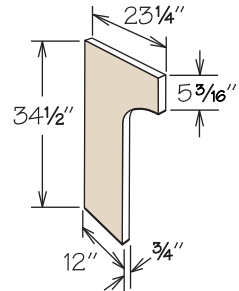

Desk End Panel

Pricing Page 328

DEP

- All door styles feature 3/4" veneered engineered wood finished to match cabinet exterior on both sides
- Recommend QM8 WD be ordered for installation to ensure proper attachment to wall
- Field trimmable