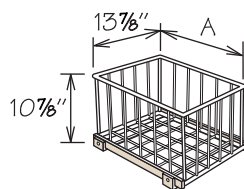

File Base Drawer Kit

Pricing Page 325

	A
FBDK1821	18"
FBDK1824	21 1/2"

FBDK1821
FBDK1824

- Field installation accessory
- Contents: 1 basket assembly, 1 rail assembly, 4 mounting screws
- Chrome finish
- Accepts letter or legal size hanging files
- FBDK1821 can be used in Vanity cabinets
- Mounts to B18 (14 1/4") or wider cabinet
- Not sized to fit reduced depth cabinets