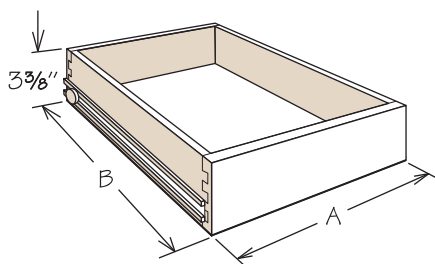

Deep Roll Out Tray

Pricing Pages 324, 325

DROT12   DROT1221
DROT15   DROT1521
DROT18   DROT1821
DROT21   DROT2421
DROT24

- RD

- Field installation accessory
- Natural finish dovetail drawer with MDF bottom and Side-Mounted Drawer Glides
- Includes tray, all glide hardware and instructions

	A	B
DROT12	7 3/4"	21"
DROT15	10 3/4"	21"
DROT18	13 3/4"	21"
DROT21	16 3/4"	21"
DROT24	19 3/4"	21"
DROT1221	7 3/4"	18"
DROT1521	10 3/4"	18"
DROT1821	13 3/4"	18"
DROT2421	19 3/4"	18"