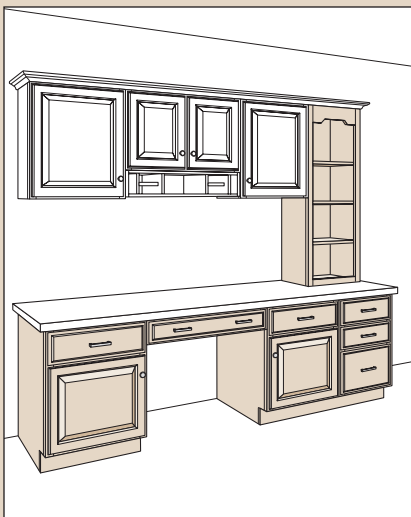

Desk & Office Cabinets

Dimensions

Width	Height	Depth
12" to 24"	28½"	20¾" – 24" (Reduced Depth optional on select cabinets)

SKU Coding

DDO Cabinet Type (e.g., DDO = Desk Door Cabinet)	18 width in inches	21 depth in inches
---	---------------------------------	---------------------------------

Construction Options & Modifications

- CCO** CushionClose Glide
- CFO** Cabinet Front Only
- PVS** Plywood Veneered Sides
- RD** Reduced Depth

Desk Cabinets

Desk Cabinets are 12" to 24" wide, 28½" high and 20¾" or 24" deep.