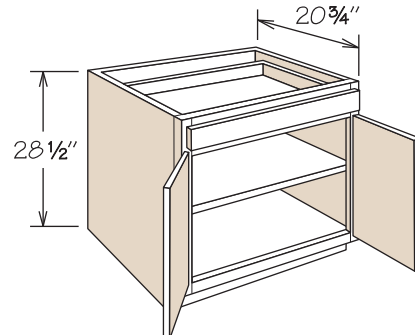

Desk File Drawer Cabinet

24" Deep

Pricing Page 290

DFD1824

- CCO
- CFO
- PVS
- RD

- Will accept letter or legal size hanging files
- FBDK1824 file basket included

Desk Door Cabinet

1 Door, 1 Drawer

21" Deep

Pricing Page 290

DDO1221
DDO1521
DDO1821
DDO2121

- CCO
- CFO
- PVS
- RD

- Natural finish dovetail drawer with MDF bottom and ¾ access Side-Mounted Drawer Glides
- One full depth adjustable shelf
- May be accessorized with 1 DROT Deep Roll Out Tray
- DROT must be mounted on cabinet floor

Desk Door Cabinet

2 Doors, 1 Drawer

21" Deep

Pricing Page 290

DDO2421 BUTT

- CCO
- CFO
- PVS
- RD

- Natural finish dovetail drawer with MDF bottom and ¾ access Side-Mounted Drawer Glides
- One full depth adjustable shelf
- May be accessorized with 1 DROT Deep Roll Out Tray
- DROT must be mounted on cabinet floor

DESK & OFFICE CABINETS

Desk Door Cabinet

1 Door, 1 Drawer
24" Deep

Pricing Page 290

DD01224
DD01524
DD01824
DD02124

- CCO
- CFO
- PVS
- RD

- One full depth adjustable shelf
- May be accessorized with 1 DROT Deep Roll Out Tray
- DROT must be mounted on cabinet floor