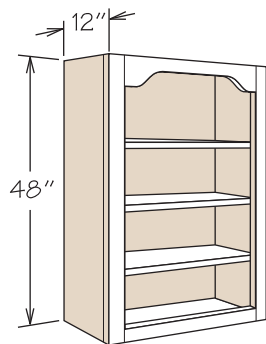

Desk & Office Cabinets

Dimensions

Width	Height	Depth
12" to 24"	28½"	20¾" – 24" (Reduced Depth optional on select cabinets)

SKU Coding

DDO Cabinet Type (e.g., DDO = Desk Door Cabinet)	18 width in inches	21 depth in inches
---	---------------------------------	---------------------------------

Pricing Page 290

	A	Min. Trim
KDC24/21	24"	21"
KDC30/27	30"	27"
KDC36/33	36"	33"

KDC24/21
KDC30/27
KDC36/33

- RD

- Natural finish dovetail drawer with MDF bottom and 3/4 access Side-Mounted Drawer Glides
- Designed for desk or vanity application
- Field trimmable in width up to 1 1/2" per side
- Field trimmable in depth to 18"
- Field trimmable in height to 4 3/4"

Desk End Panel

Pricing Page 328

DEP

- All door styles feature 3/4" veneered engineered wood finished to match cabinet exterior on both sides
- Recommend QM8 WD be ordered for installation to ensure proper attachment to wall
- Field trimmable

Bookcase

Pricing Page 320

BC1848
BC2448
BC3048

- PVS
- RD

- Interior finished to match cabinet exterior
- Standard cabinet sides are 1/2" engineered wood with TuffTech finish
- 3 adjustable shelves constructed of 3/4" veneered engineered wood