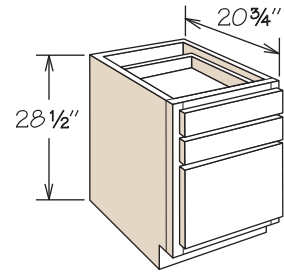

Desk Drawer Cabinet

21" Deep
Pricing Page 290

DDR1221
DDR1521
DDR1821
DDR2121
DDR2421

- CCO
- CFO
- PVS
- RD

- Natural finish dovetail drawers with MDF bottom and 3/4 access Side-Mounted Drawer Glides
- 1 large and 2 standard drawers
- Large drawer cannot be used as a file drawer