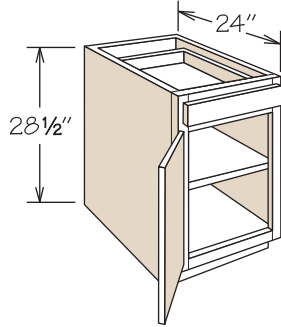

Desk & Office Cabinets

Dimensions

Width	Height	Depth
12" to 24"	28½"	20¾" – 24" (Reduced Depth optional on select cabinets)

SKU Coding

DDO Cabinet Type (e.g., DDO = Desk Door Cabinet)	18 width in inches	21 depth in inches
---	---------------------------------	---------------------------------

Desk Door Cabinet

2 Doors, 1 Drawer

21" Deep

Pricing Page 290

DDO2421 BUTT

- CCO
- CFO
- PVS
- RD

- Natural finish dovetail drawer with MDF bottom and ¾ access Side-Mounted Drawer Glides
- One full depth adjustable shelf
- May be accessorized with 1 DROT Deep Roll Out Tray
- DROT must be mounted on cabinet floor

DESK & OFFICE CABINETS

Desk Door Cabinet

1 Door, 1 Drawer
24" Deep

Pricing Page 290

DD01224
DD01524
DD01824
DD02124

- CCO
- CFO
- PVS
- RD

- One full depth adjustable shelf
- May be accessorized with 1 DROT Deep Roll Out Tray
- DROT must be mounted on cabinet floor

Desk Door Cabinet

2 Doors, 1 Drawer
24" Deep

Pricing Page 290

DDO2424 BUTT

- CCO
- CFO
- PVS
- RD

- One full depth adjustable shelf
- May be accessorized with 1 DROT Deep Roll Out Tray
- DROT must be mounted on cabinet floor